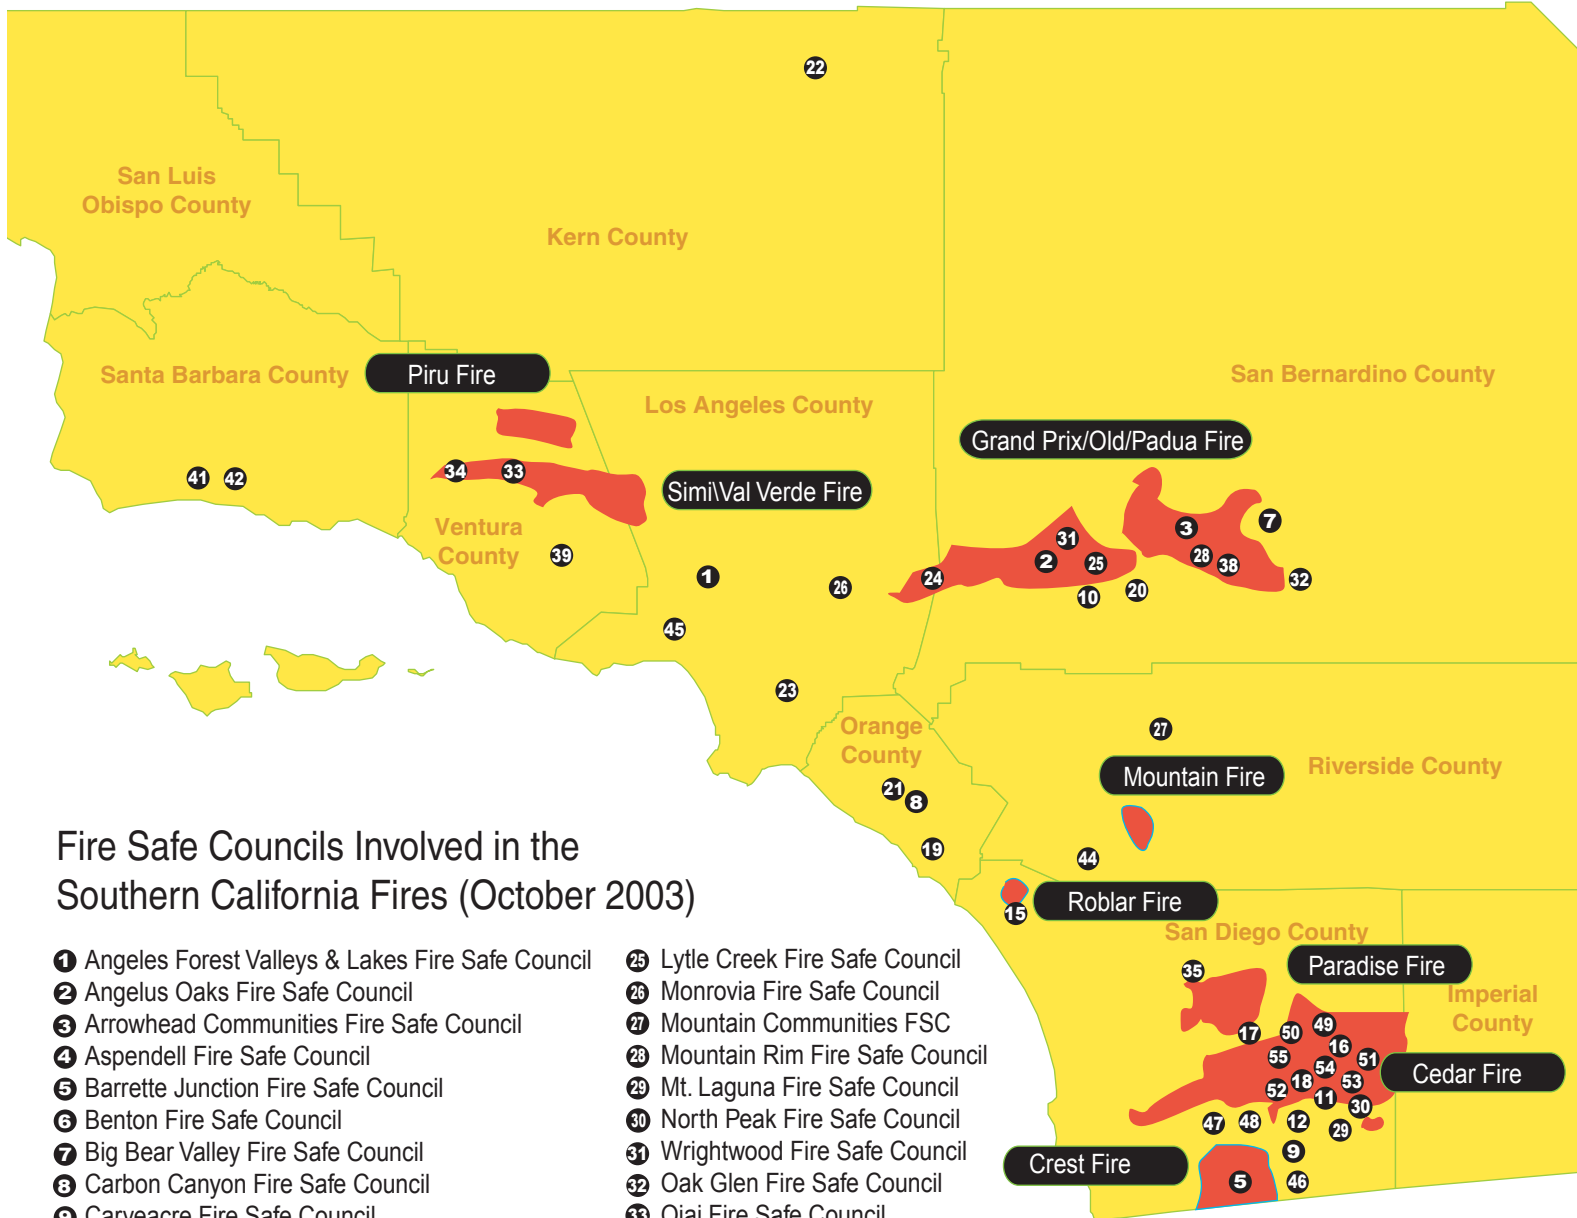

Southern California Region Fire Safe Councils

Southern California Fires as of October 31, 2003 (approximate)

Fire Safe Councils Involved in the Southern California Fires (October 2003)

- | | | |
|---|--|--|
| <ul style="list-style-type: none"> 1 Angeles Forest Valleys & Lakes Fire Safe Council 2 Angelus Oaks Fire Safe Council 3 Arrowhead Communities Fire Safe Council 4 Aspendell Fire Safe Council 5 Barrette Junction Fire Safe Council 6 Benton Fire Safe Council 7 Big Bear Valley Fire Safe Council 8 Carbon Canyon Fire Safe Council 9 Carveacre Fire Safe Council 10 Crest Forest Chapter 11 Cuyamaca Fire Safe Council 12 Descanso Fire Safe Council 13 Eastern Sierra Fire Safe Council 14 Eastern Sierra Regional Fire Safe Council 15 Fall Brook FSC 16 Fire Safe Council of Greater Julian 17 Fire Safe Council of San Diego County 18 Harrison Park Fire Safe Council 19 Greater Laguna Coast Fire Safe Council 20 Green Valley Chapter 21 Inter Canyon Fire Safe Council 22 Kern River Valley Fire Safe Council 23 LA County Fire Safe Council 24 Lake Arrowhead Chapter | <ul style="list-style-type: none"> 25 Lytle Creek Fire Safe Council 26 Monrovia Fire Safe Council 27 Mountain Communities FSC 28 Mountain Rim Fire Safe Council 29 Mt. Laguna Fire Safe Council 30 North Peak Fire Safe Council 31 Wrightwood Fire Safe Council 32 Oak Glen Fire Safe Council 33 Ojai Fire Safe Council 34 Ojai Fire Safe Council and The C.R.E.W. 35 Palomar Mountain Fire Safe Council 36 Pine Glade Fire Safe Council 37 Wheeler Crest Fire Safe Council 38 Running Springs/Arrowbear Chapter 39 Ventura County Fire Safe Council 40 San Luis Obispo County FireSafe Council 41 Santa Barbara County Fire Safe Council 42 Santa Barbara South Coast Fire Safe Council 43 South Fork Bishop Creek Fire Safe Council 44 Southwest Riverside County Fire Safe Council 45 Topanga Citizen's Firesafe Committee 46 Campo Fire Safe Council 47 Alpine Fire Safe Council 48 Shenilton Valley | <ul style="list-style-type: none"> 49 Whispering Pines FSC 50 Wynola Fire Safe Councils 51 Kentwood II Fire Safe Council 52 Pine Hill Fire Safe Council 53 KQ Ranch Fire Safe Council 54 Kentwood Fire Safe Council 55 Juilan Estates FSC |
|---|--|--|